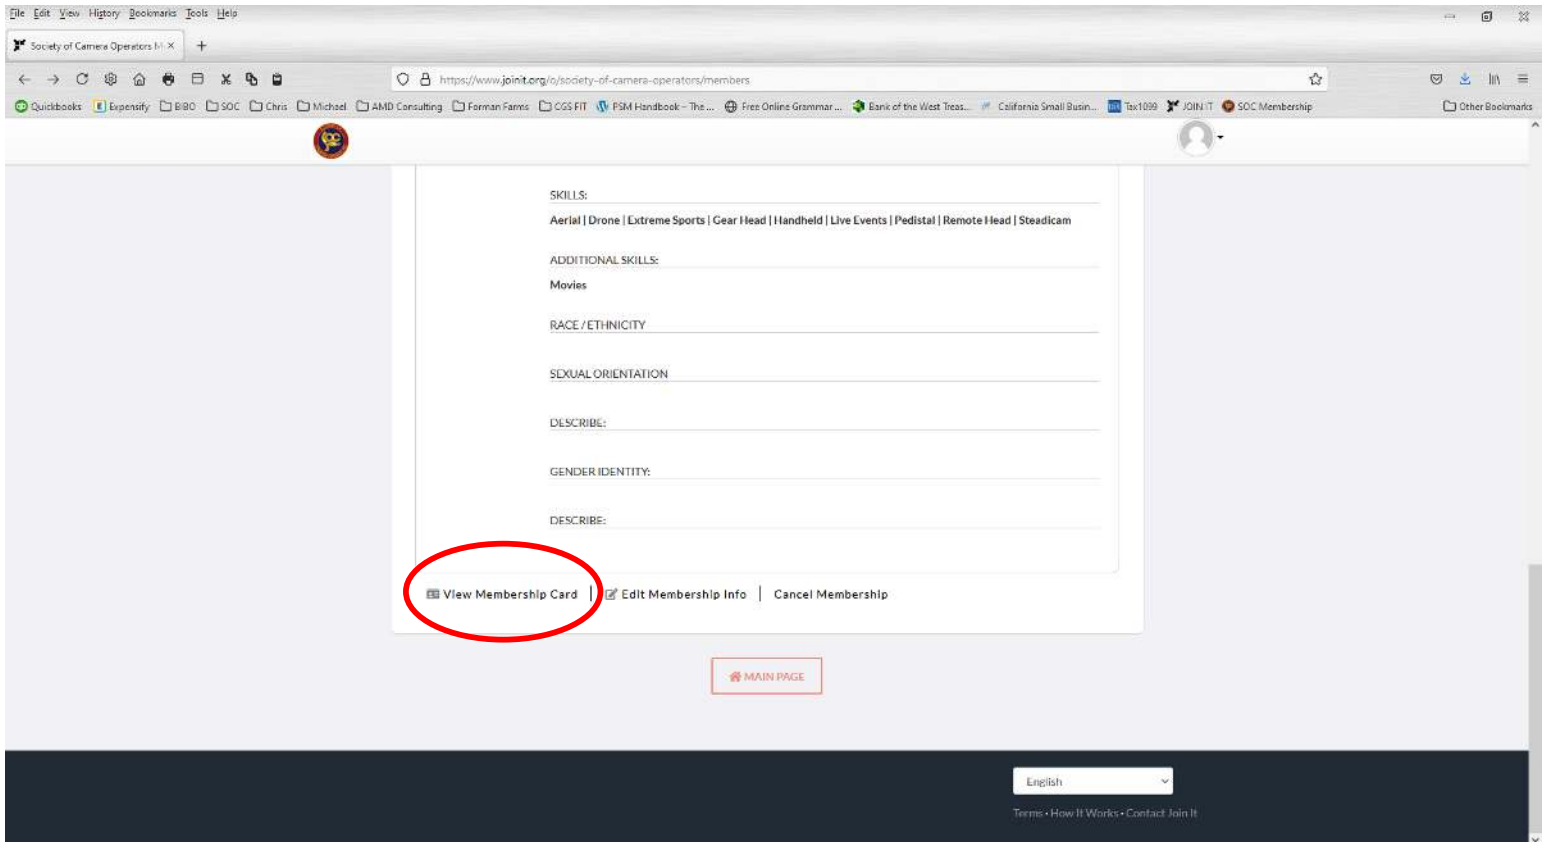

DIGITAL MEMBERSHIP CARD

Log into your SOC Membership Portal

Digital Membership Card – The digital membership card *cannot be printed*. You can request a digital membership card and you can add it to your Apple Wallet or Google Pay profile.

Select – **View Membership Card** at the bottom left of your membership information page.

Digital Membership Card Details

Member Name

Membership Type

Status

Member ID

The screenshot shows a web browser window with the URL <https://www.joinit.org/society-of-camera-operators/membership-card/mR4DLFeZ5PPuryEn>. The page features a header with the Society of Camera Operators logo and a navigation menu. A main content area contains a description of the Society and a digital membership card. The card is titled "VIEW MEMBERSHIP CARD" and displays the following information: