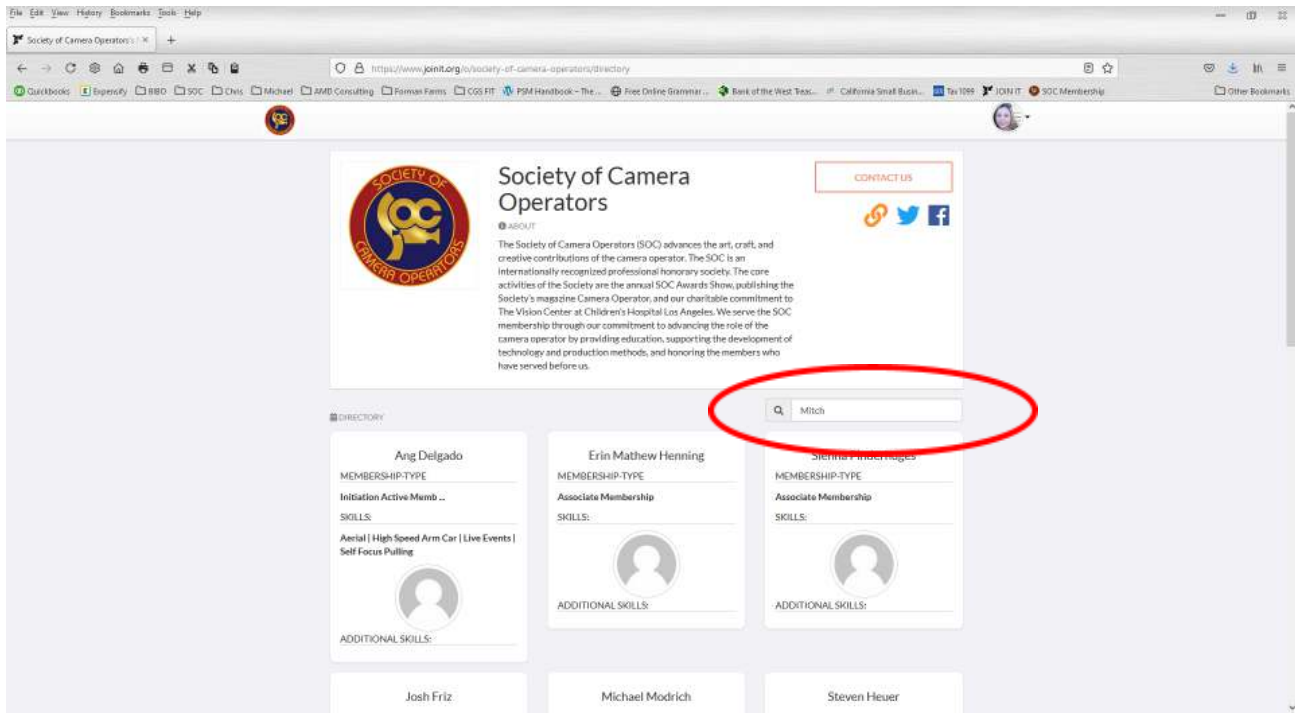

Member Search – Go to the magnifying glass.

- Enter members first name or last name or both.
- Hit enter.